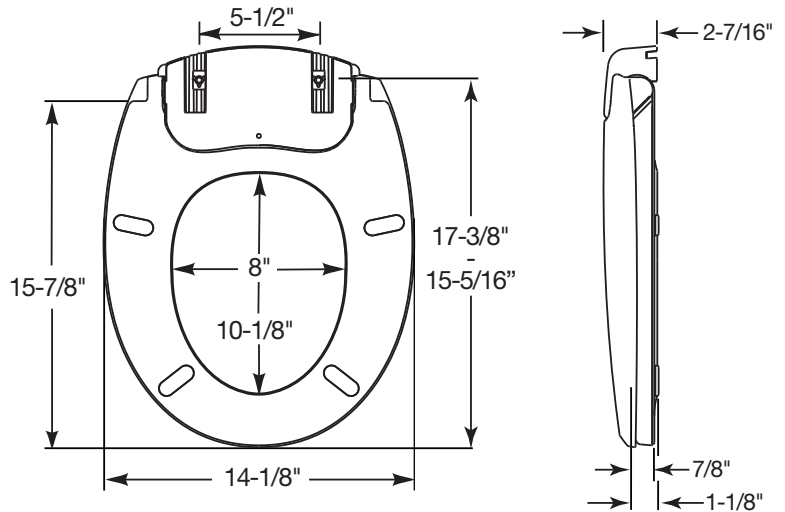

DIMENSIONS :

ADJUSTABLE HEATED SEAT