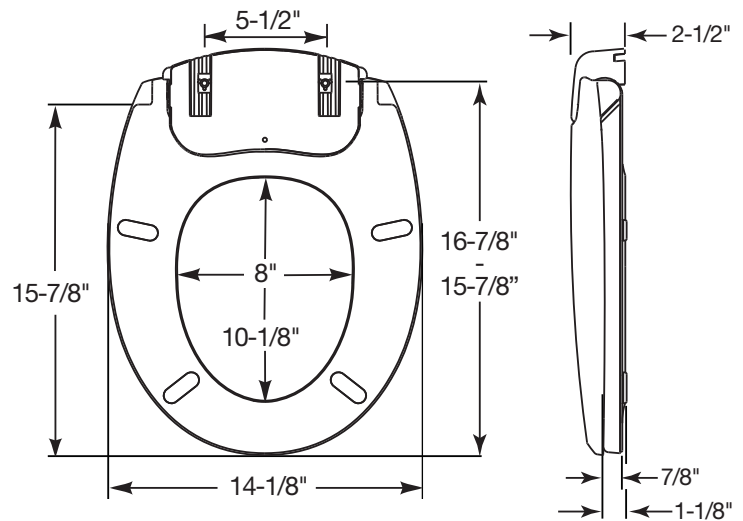

RADIANCE™ H900NL

RESIDENTIAL PLASTIC TOILET SEAT

FEATURES:

- **Multi-Setting Warming Seat**
3 temperature settings for comfort
- **Built-In Blue LED Night Light**
Illuminates the bathroom with a soft, soothing glow
- **STA-TITE® Seat Fastening System™**
Never loosens™
- **Whisper•Close®**
Slowly and quietly closes
- **Precision Seat Fit™**
1" front to back adjustability provides the perfect bowl fit
- **Super Grip Bumpers™**
Provides greater stability

SPECIFICATIONS:

- Size:** Round
- Material:** Plastic
- Style:** Closed Front with Cover
- Ring Bumpers:** Four
- Hinges:** Plastic
- Hardware:** STA-TITE® Seat Fastening System™
- Power Rating:** AC 120V, 60Hz
- Rated Power Consumption:** 55W
- Power Cord Length:** 48 "
- Power Requirement:** GFCI Outlet