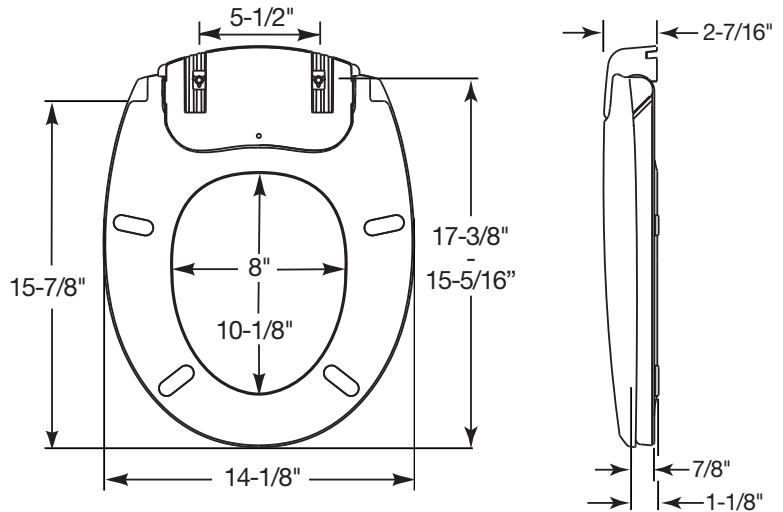

DIMENSIONS :

MULTI-SETTING
WARMING SEAT