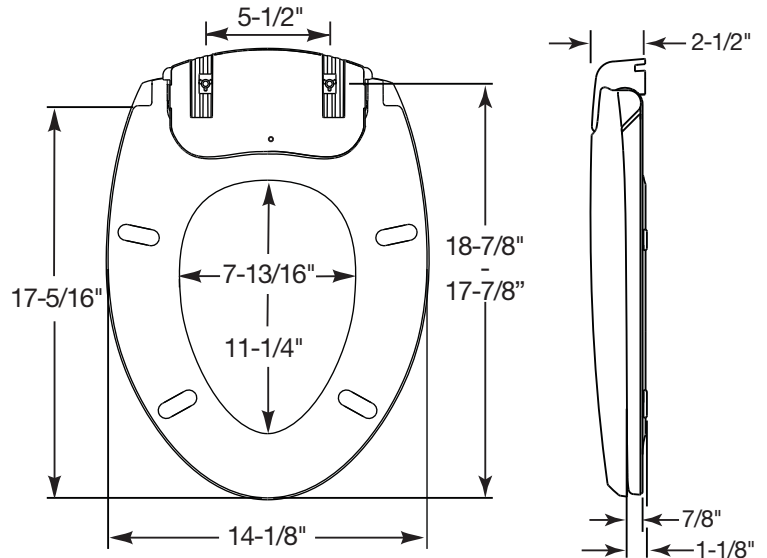

RADIANCE™ H1700NL

RESIDENTIAL PLASTIC TOILET SEAT

FEATURES:

- **Multi-Setting Warming Seat**
3 temperature settings for comfort
- **Built-In Blue LED Night Light**
Illuminates the bathroom with a soft, soothing glow
- **STA-TITE® Seat Fastening System™**
Never loosens™
- **Whisper•Close®**
Slowly and quietly closes
- **Precision Seat Fit™**
1" front to back adjustability provides the perfect bowl fit
- **Super Grip Bumpers™**
Provides greater stability

SPECIFICATIONS:

- Size:** Elongated
- Material:** Plastic
- Style:** Closed Front with Cover
- Ring Bumpers:** Four
- Hinges:** Plastic
- Hardware:** STA-TITE® Seat Fastening System™
- Power Rating:** AC 120V, 60Hz
- Rated Power Consumption:** 55W
- Power Cord Length:** 48"
- Power Requirement:** GFCI Outlet